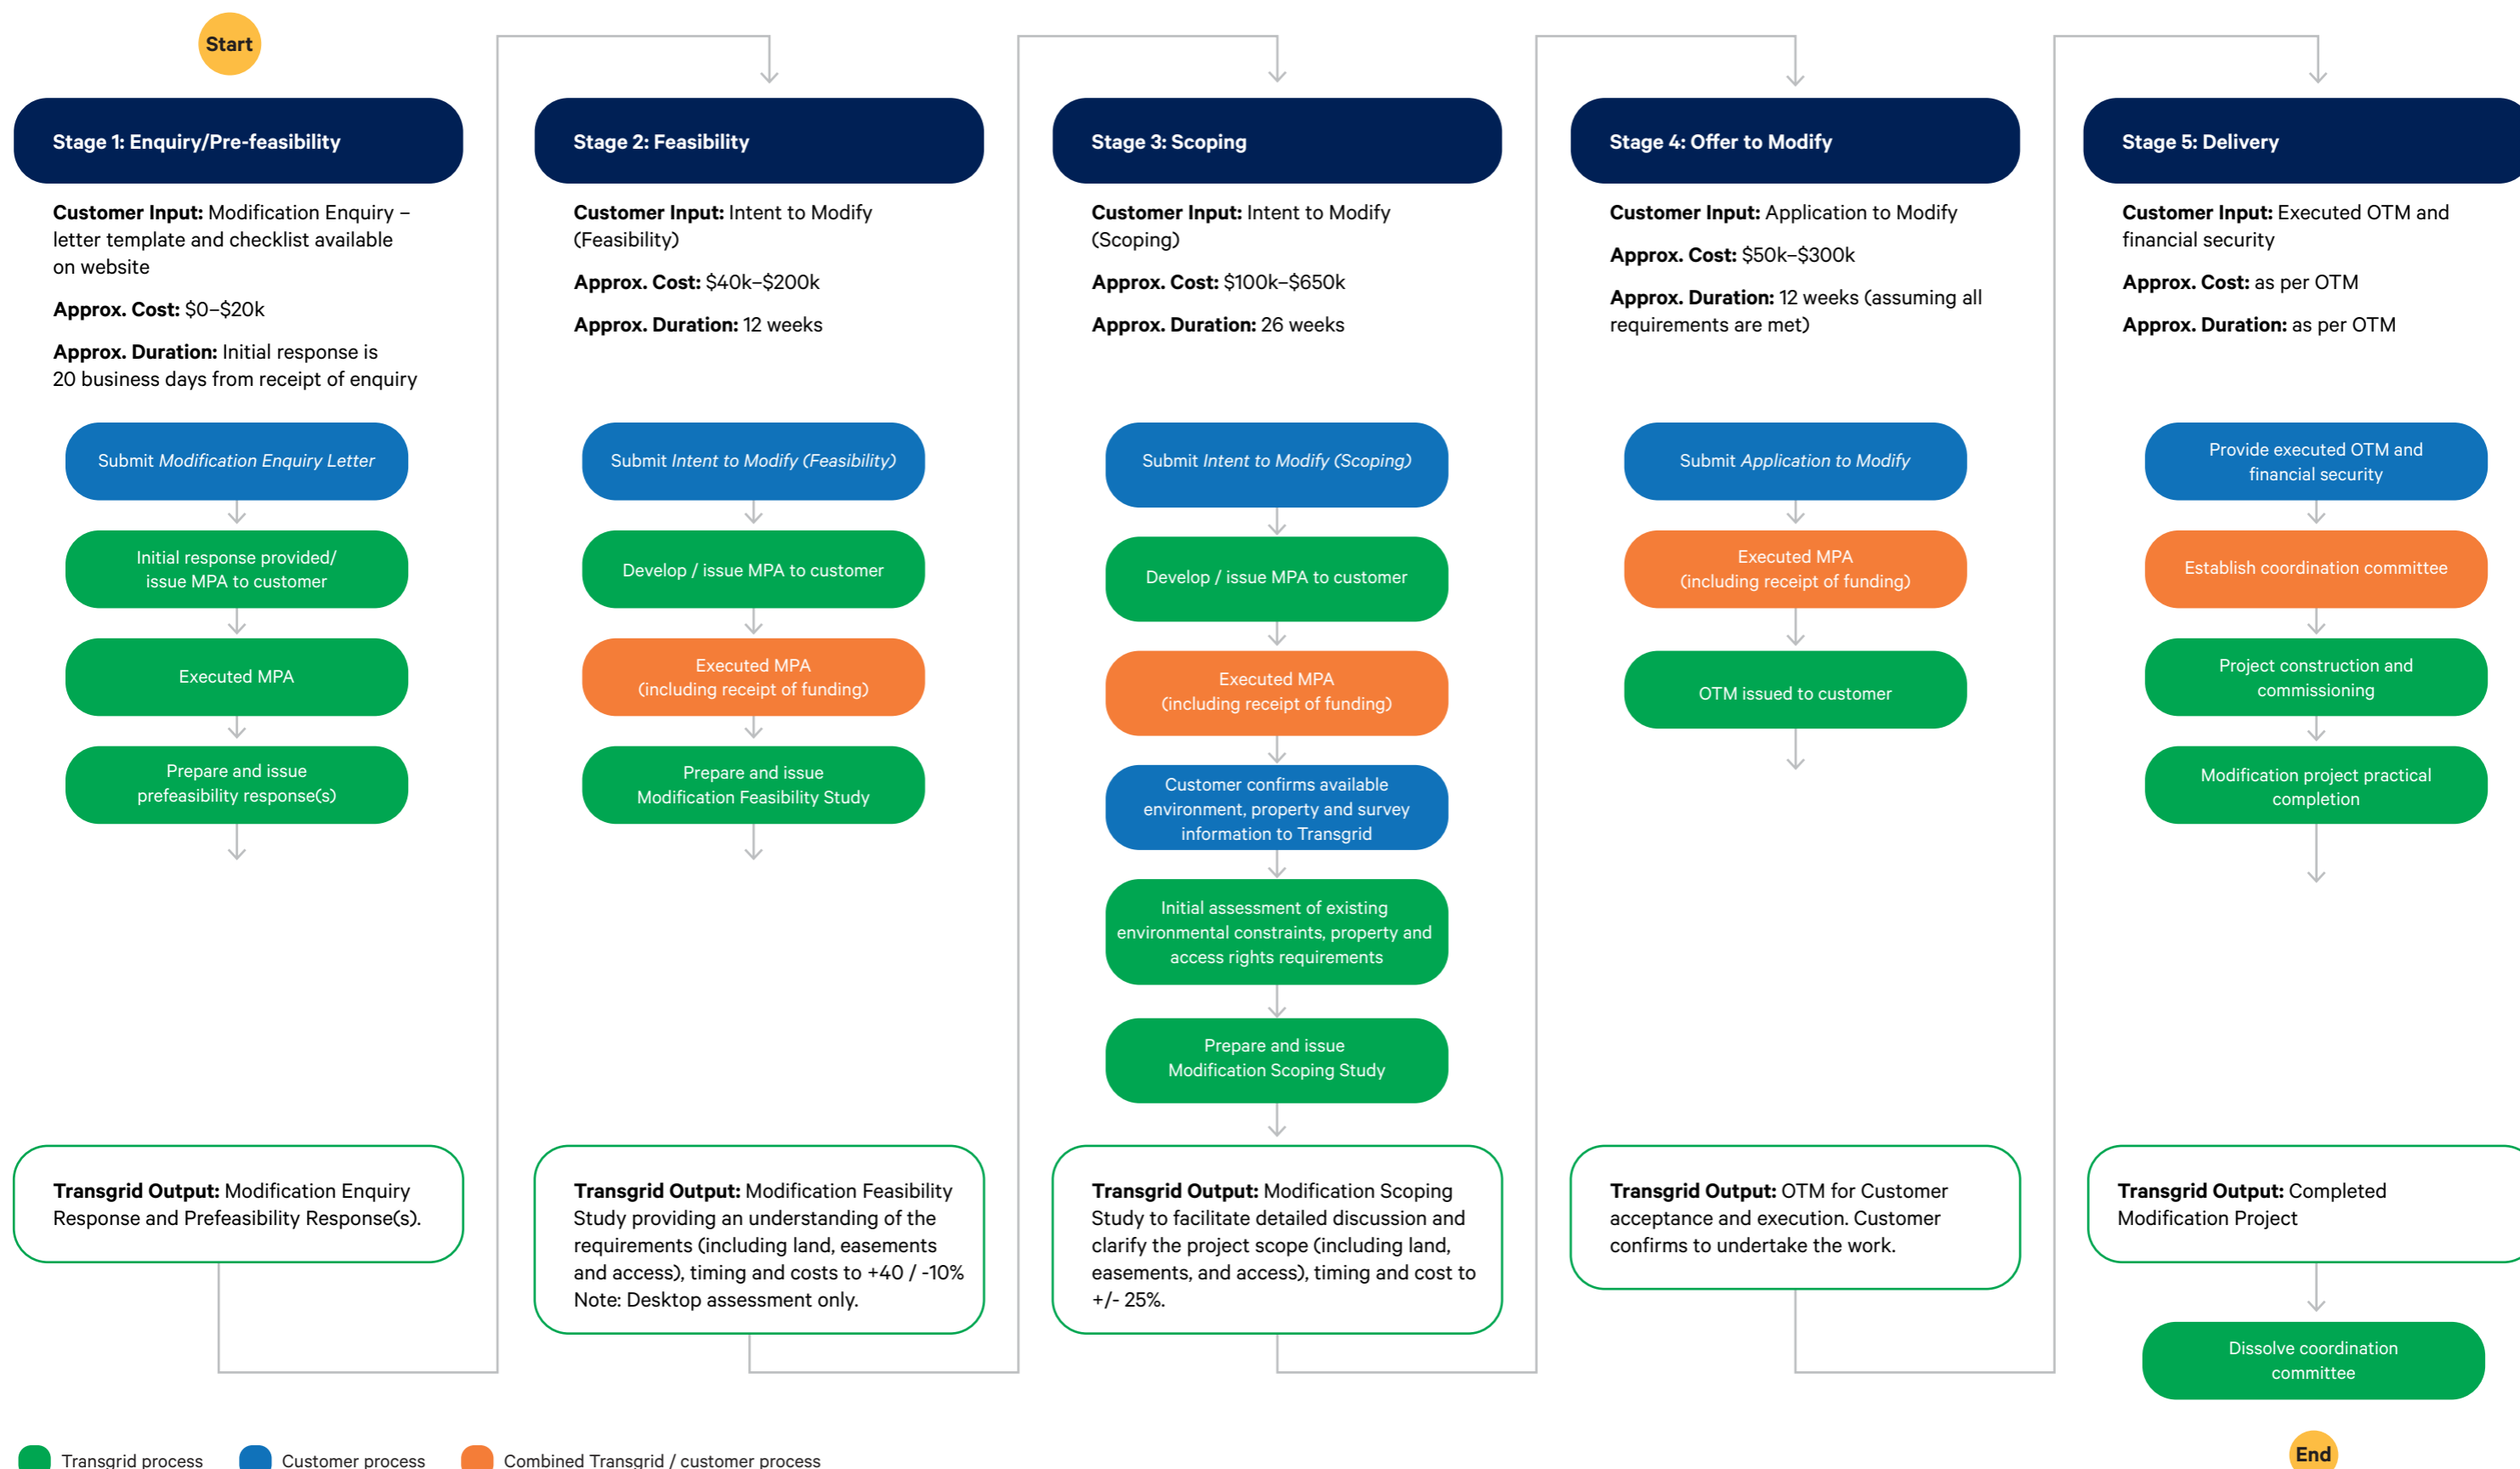

# Network Modification Process

MPA = Modification Processes Agreement    OTM = Offer to Modify